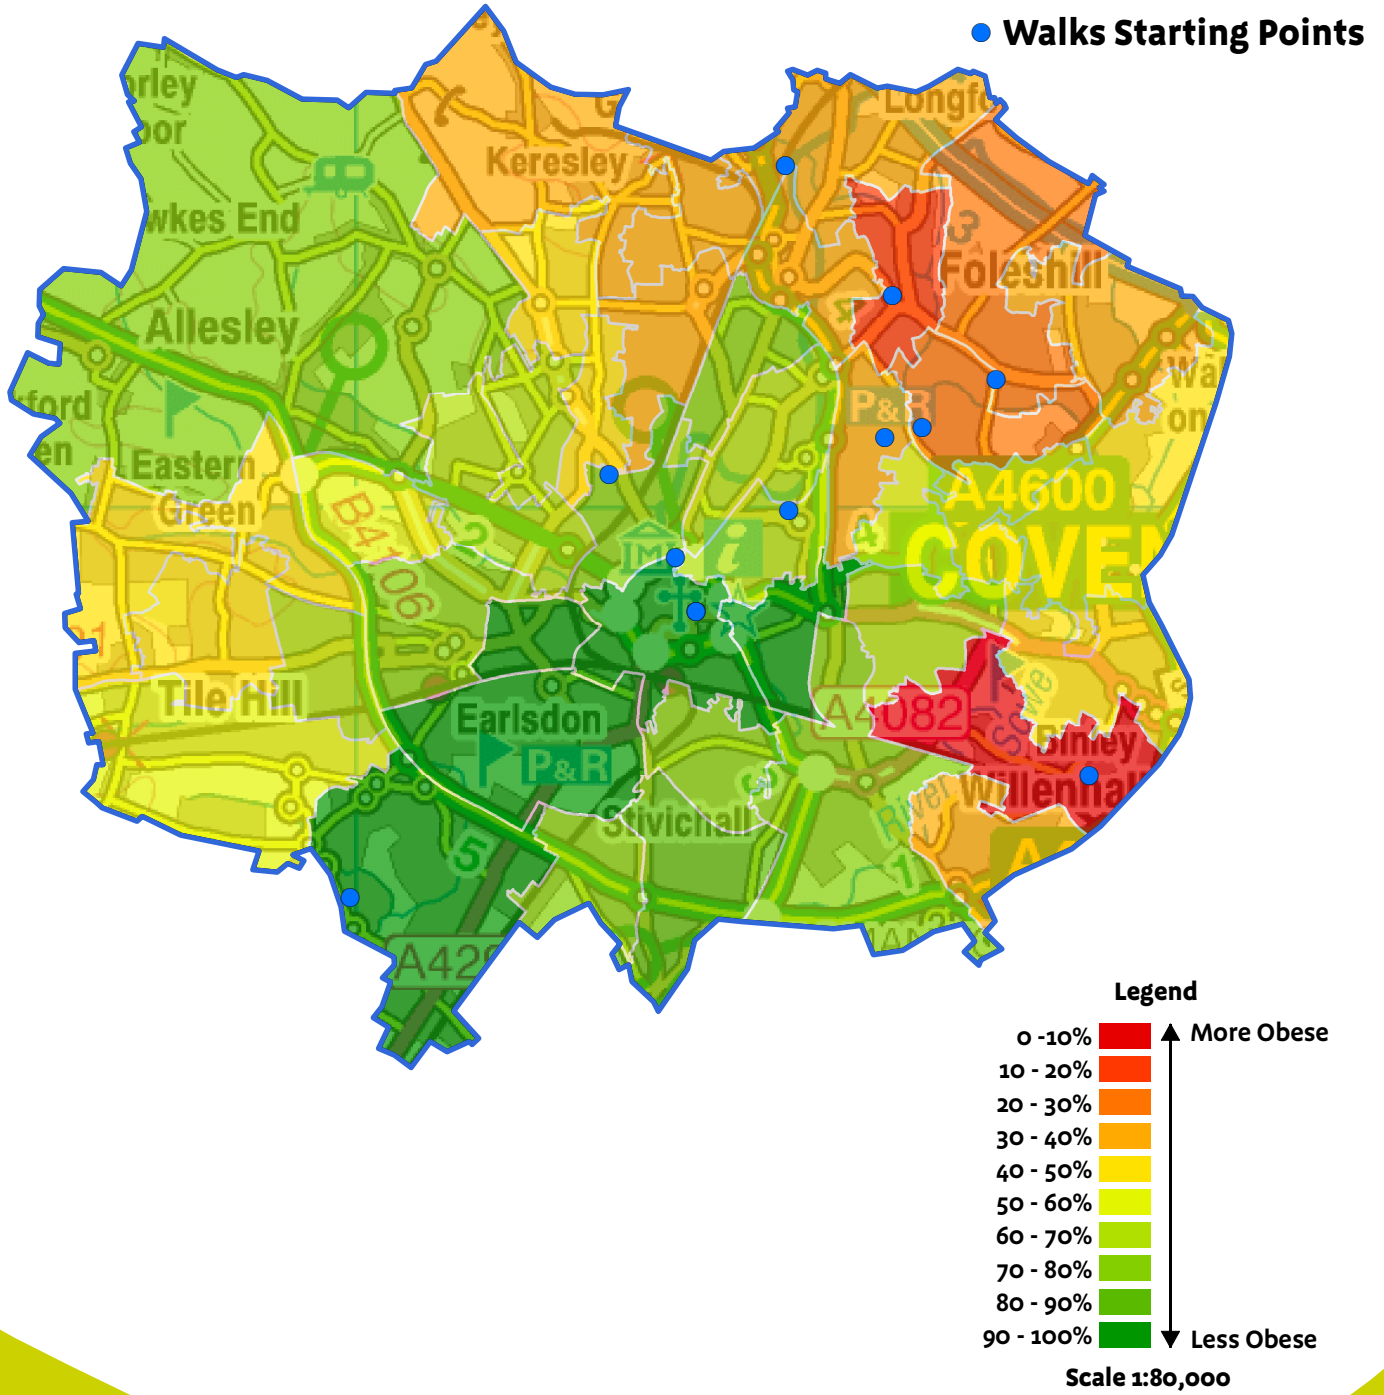

WALKING FOR HEALTH

Coventry PCT Obesity Map

Map Produced
by Sukhy Toora
West Midlands GI Unit

Reproduced by permission of Ordnance Survey
on behalf of HMSO. © Crown copyright and
database right 2010. All rights reserved
Ordnance Survey Licence number 100022021