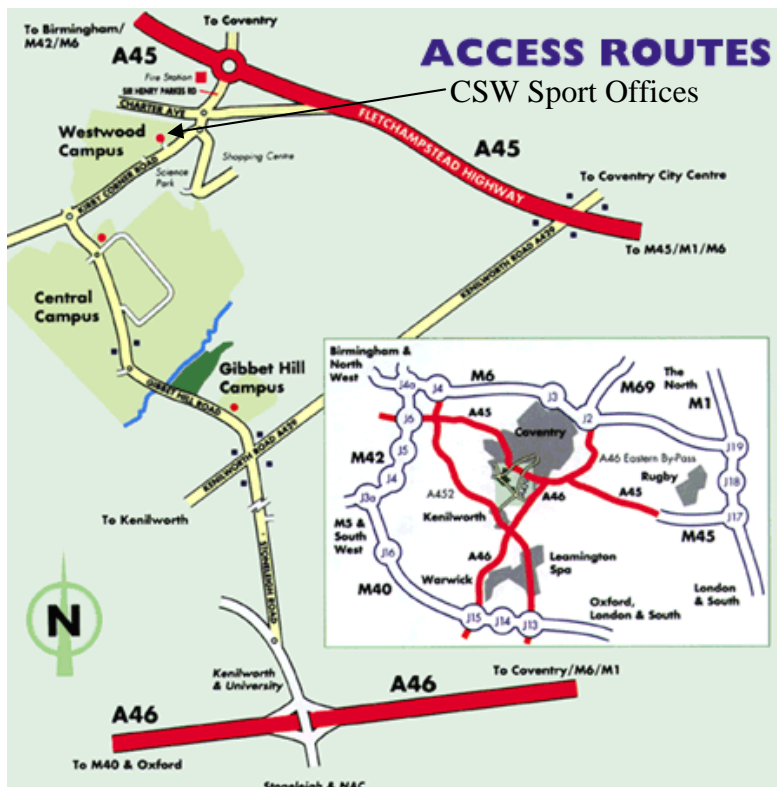

Directions to the Teaching Block & Avon Building

The Teaching Block & Avon Building are located on The University of Warwick Westwood Campus

- We recommend that all visitors to the CSW Sport Offices park in Car Park 13. This car park operates a pay on foot system.
- There are two accessible car parking spaces outside of the CSW Sport Offices.
- The nearest railway station is Canley and a regular bus service operates to and from The University.
- The nearest post code that should be used by Satellite Navigation Users is: CV4 8EE (which is different from our postal address code)
- More detailed travel/direction information relating to The University of Warwick can be found on their [website](http://www.warwick.ac.uk).
- If you have any difficulties finding us on the day, please don't hesitate to call us on 024 7657 4200.